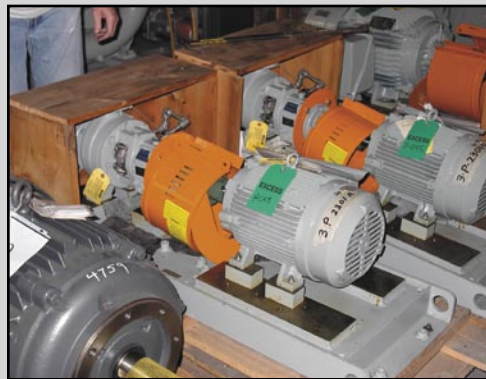

HIGHLIGHTS:

- **Over \$3,000,000 Original Cost Chemical Processing Environmental Control Equipment, Electric, Plumbing, HVAC Supplies**
- **New, or Like New Equipment:**
Ultra-Sonic Level Switches, Pressure Transmitters, Flow Meters, Check-Globe-Gate Valves, Transfer Pumps, Re-Circulating Pumps, Electric Heaters, Blowers, Good Quantity
100–200 Amp Control Panels, Junction Boxes, Switch Gear, 50–150 KVA Power Supply Units, Transformers, Batteries, Battery Chargers, Bradley Control Towers
- **Titanium Tanks, 6,000 Gal. Holding Tanks, Carbon Filter Stacks**

3-DAY ONLINE AUCTION

SWITCHGEAR

GOULDS PUMP

ER-6 Electrical Substation, 480-Volts, 60 Hertz with the Following Components: CHG-CONT-06 battery charger, DC-PNL-06 125-volt DC panel, DP-CDB-03 distribution panel board, DS-CDB-02/DS-CDB-08 100-amp, 480-volt, 3-pole disconnect, DS-CONT-06 battery disconnect switch, DT-CDB-03 distribution transformer, eye wash-ER6 non-pressure eye wash station, LP-CDB-08 lighting panel board and LT-CDB-08 lighting transformer/with bus bar.

POWER SUPPLY/SWITCHGEARS

- SOLIDSTATE CONTROLS Uninterruptable Power Supply, 125 KVA.
- SIEMENS Fabricated MCC, 4,160-volt & 480-volt switchgears.
- HITRAN Battery Chargers.

MISCELLANEOUS

- Large Quantity Assorted Belts, Valves, Ball Valves, Filters, Connectors, Conduit, Reducers, etc.
- AWV TMA Viewing Gallery Isolation Valves.
- Cable & Wire; Liquid Level Glass Gauges; Orifice Plates.