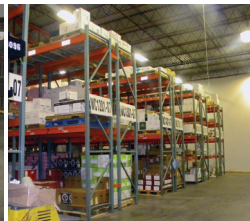

500,000 SQ. FT. LIQUOR DISTRIBUTION CENTER

HIGHLIGHTS:

- (1,400+) Sections Pallet Racking
- Flow Racking
- (4,500'+) Powered Belt & Gravity Feed Conveyors
- (11) Truck Loading Conveyors
- 13,500+/- Sq. Ft. Structural Beam Mezzanine
- Refrigeration Equipment
- (2) Leroi Air Compressors with Air Dryers
- Plotters & Laminators
- Factory Support Equipment
- Modern Office Furnishings
- Bar Lounge Furniture & Fixtures
- And More