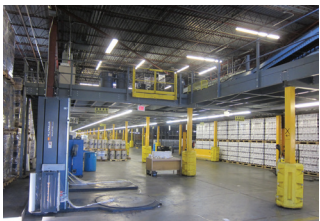

500,000 SQ. FT. LIQUOR DISTRIBUTION CENTER

HIGHLIGHTS:

- (1,400+) Sections Pallet Racking
- Flow Racking
- (4,500'+) Powered Belt & Gravity Feed Conveyors
- (11) Truck Loading Conveyors
- 13,500+/- Sq. Ft. Structural Beam Mezzanine
- Refrigeration Equipment
- (2) Leroi Air Compressors with Air Dryers
- Plotters & Laminators
- Factory Support Equipment
- Modern Office Furnishings
- Bar Lounge Furniture & Fixtures
- And More