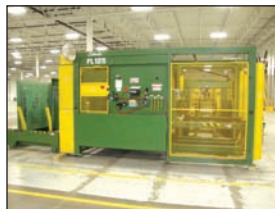

****ONLINE ONLY AUCTION****

AVERY® One Better Way, Chicopee, MA 01022

Date: Bidding Closes Tuesday, July 29th
Inspection: Monday, July 28th from 9:00 AM - 4:00 PM

LABEL & PACKAGING MFG.

HIGHLIGHTS....

- Palletizers & Packaging Equipment
- Material Handling Equipment
- Machine Shop
- Parts & Supply Inventory
- Air Compressors
- Factory Support Equipment
- Commercial Kitchen Equipment
- Office Furniture & Fixtures
- And More!

(1 of 2) ABB Palletizing Systems

*Ingersoll Rand SSR-EPE-200-25
200 HP Air Compressor*

Columbia FL125 Palletizer

TERMS: To be sold in accordance with CRG Terms as Published on Web & Auction Catalog. MA Lic #232