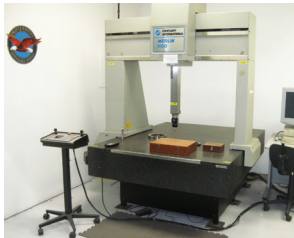

JET ENGINE OVERHAUL & REPAIR CENTER

HIGHLIGHTS:

- (3) Pratt & Whitney JT3D-7 Engines
- Engine & APU Tooling - Pratt - GE - CFMI - Garrett
- Borescope Inspection Equipment
- Garrett & TDI Air Starter Tooling
- Test & Measurement Equipment
- Welding Equipment - Portable Stress Relief
- Material Handling Equipment
- Maintenance Shop
- And More